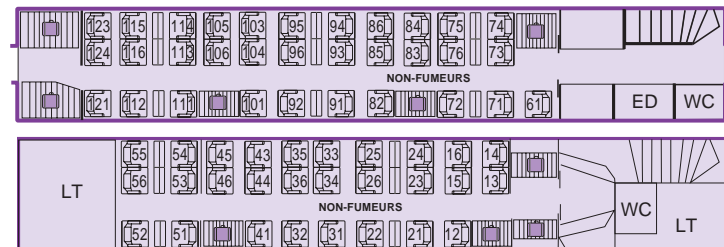

### Voiture 1 (Carriage 1)

- 1<sup>st</sup> class - 38 seats in upper decker - 24 seats in lower decker.
- 1 Disabled area (H).
- Disabled WC.
- Meal at seat in lower decker only.

### Voiture 2 (Carriage 2)

- 1<sup>st</sup> class - 32 seats in upper decker - 28 seats in lower decker - « silent » carriage.
- Play area.
- Meal at seat (upper decker only).

### Voiture 3 (Carriage 3)

- 1<sup>st</sup> class - 32 seats in upper decker - 28 seats in lower decker.
- Play area.