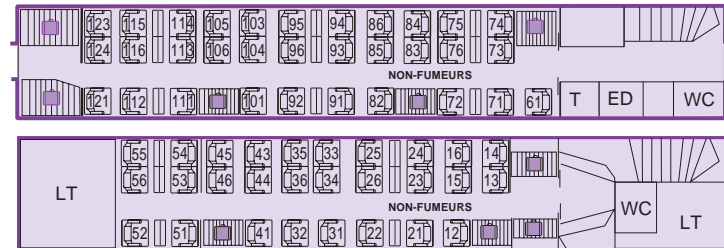

## TGV Duplex TGD

### Voiture 1 (Carriage 1)

- 1<sup>st</sup> class - 38 seats in upper decker - 24 seats in lower decker.
- 1 Disabled area (H).
- Disabled WC.
- Meal at seat in lower decker only.

### Voiture 2 (Carriage 2)

- 1<sup>st</sup> class - 32 seats in upper decker - 28 seats in lower decker - « silent » carriage.
- Play area.
- Meal at seat (upper decker only).

### Voiture 3 (Carriage 3)

- 1<sup>st</sup> class - 32 seats in upper decker - 28 seats in lower decker.
- Play area.