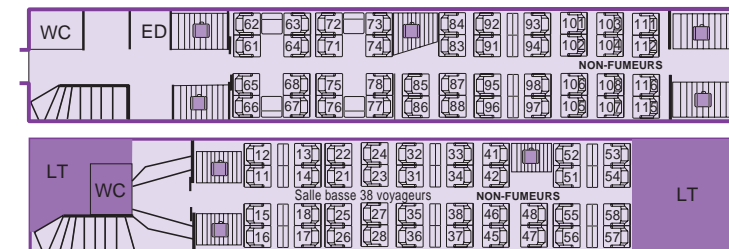

### Voiture 4 (Carriage 4)

- Bar (upper decker)

### Voiture 5 (Carriage 5)

- 2<sup>e</sup> class - 38 seats in upper decker - 38 seats in lower decker.
- Play area.

### Voiture 6 (Carriage 6)

- 2<sup>e</sup> class - 42 seats in upper decker - 38 in lower decker - 4 Carrés famille.
- Play area.