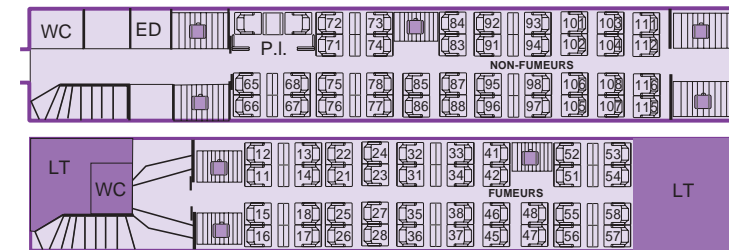

### Voiture 3 (Carriage 3)

- 1<sup>st</sup> class - 32 seats in upper decker - 28 seats in lower decker.
- Play area.

### Voiture 4 (Carriage 4)

- Bar (upper decker)

### Voiture 5 (Carriage 5)

- 2<sup>e</sup> class - 38 seats in upper decker - 38 seats in lower decker.
- Play area.