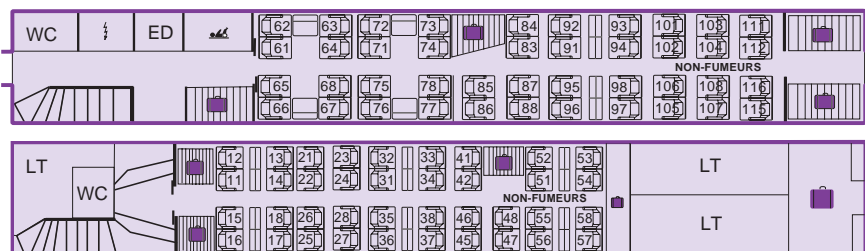

### Voiture 6 (Carriage 6)

- 2<sup>e</sup> class - 42 seats in upper decker - 38 in lower decker - 4 Carrés famille.
- Play area.

### Voiture 7 (Carriage 7)

- 2<sup>nd</sup> class - 42 seats in upper decker - 38 seats in lower decker - 4 Carrés famille.
- Play area ED.
- Baby changing facilities.