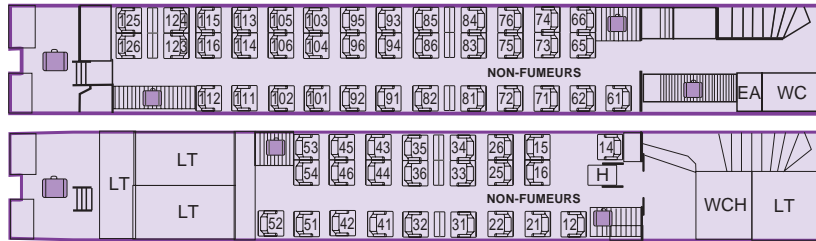

## TGV Duplex TGD

### Voiture 1 (Carriage 1)

- 1<sup>st</sup> class - 38 seats in upper decker - 24 seats in lower decker.
- 1 Disabled area (H).
- Disabled WC.
- Meal at seat in lower decker only.

### Voiture 2 (Carriage 2)

- 1<sup>st</sup> class - 32 seats in upper decker - 28 seats in lower decker - « silent » carriage.
- Play area.
- Meal at seat (upper decker only).

### Voiture 3 (Carriage 3)

- 1<sup>st</sup> class - 32 seats in upper decker - 28 seats in lower decker.
- Play area.